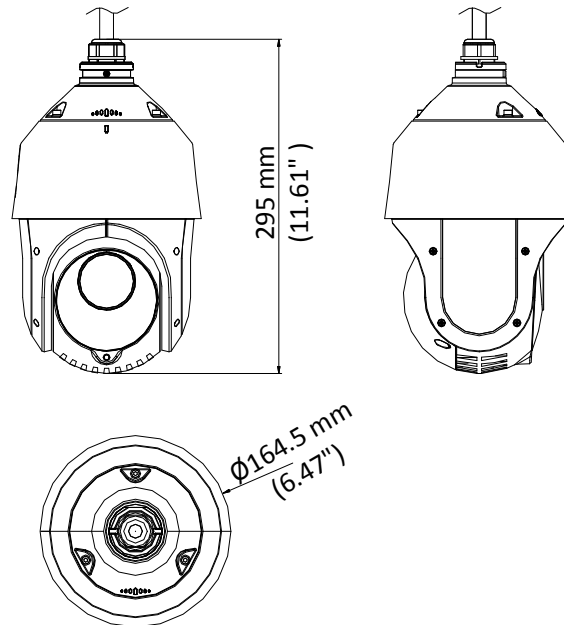

Order Model

DS-2AE4215TI-D(E)

Dimension