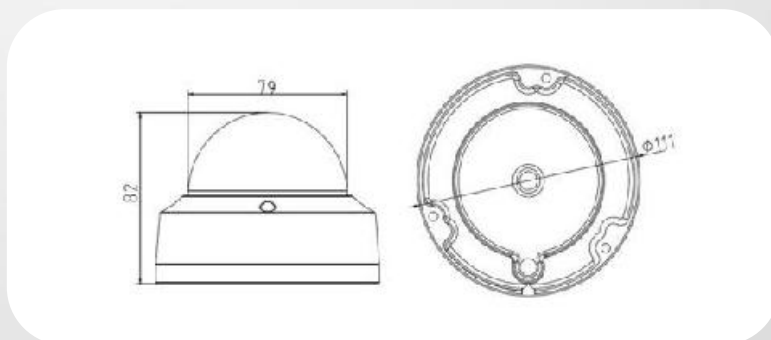

DS-2CD2142FWD-I (W)(S) 4MP WDR Fixed Dome Network Camera

Wi-Fi * only for -W models

Wireless Standards	IEEE802.11b, 802.11g, 802.11n
Frequency Range	2.4 GHz ~ 2.4835 GHz
Channel Bandwidth	20/40MHz Support
Protocols	802.11b: CCK, QPSK, BPSK, 802.11g/n: OFDM
Security	64/128-bit WEP, WPA/WPA2, WPA-PSK/WPA2-PSK, WPS
Transfer Rates	11b: 11Mbps, 11g: 54Mbps, 11n: up to 150Mbps
Wireless Range	50 meters *The performance varies based on actual environment.

General

Operating Conditions	-30 °C – 60 °C (-22 °F – 140 °F), Humidity 95% or less (non-condensing)
Power Supply	DC12V ± 25%, PoE (802.3af Class3)
Power Consumption	Max. 5W
IR Range	Approx. 30 meters
Material	DS-2CD2142FWD-I, DS-2CD2142FWD-IS : Base&Top Cover: Metal
	DS-2CD2142FWD-IW, DS-2CD2142FWD-IWS: Base: Metal; Front Cover: Plastic
Ingress Protection	IP67
Impact Protection	IK10
Dimensions	Φ111 × 82 (4.4" × 3.2")
Weight	500g (1.1lbs)

Order Models

DS-2CD2142FWD-I, DS-2CD2142FWD-IS, DS-2CD2142FWD-IW, DS-2CD2142FWD-IWS
-S: Audio/Alarm IO, -W: Built-in Wi-Fi

Dimensions

ООО "Компания Строимир"

г. Киев, ул. Борщаговская 154А, оф. 435
+38 (044) 331-15-43 info@smartel.ua
www.smartel.ua