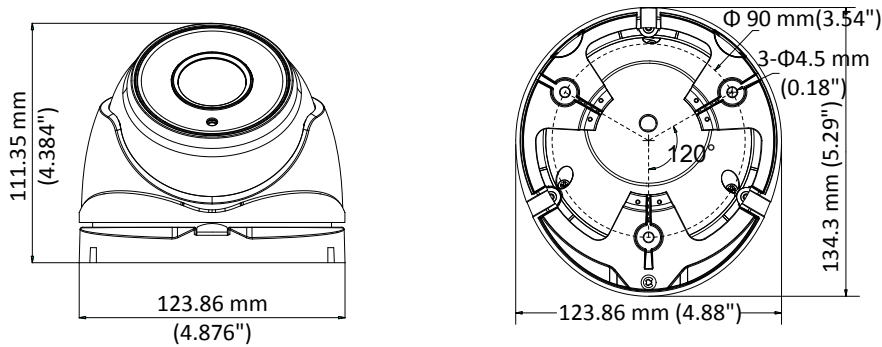

www.hikvision.com

Specification

Camera	
Image Sensor	2.0 megapixel progressive scan CMOS
Signal System	PAL/NTSC
Frame Rate	PAL: 1080p@25fps NTSC: 1080p@30fps
Resolution	1920 (H) × 1080 (V)
Min. illumination	Color: 0.005 Lux @ (F1.8, AGC ON), 0 Lux with IR
Shutter Time	PAL: 1/25 s to 1/50, 000 s NTSC: 1/30 s to 1/50, 000 s
Slow Shutter	Max. 16 times
Lens	2.8 mm to 12 mm motorized vari-focal lens
Horizontal Field of View	32.1° to 103°
Lens Mount	Φ14
Day & Night	IR cut filter
Angle Adjustment	Pan: 0° to 360°, Tilt: 0° to 75°, Rotate: 0° to 360°
Synchronization	Internal synchronization
WDR (Wide Dynamic Range)	> 120 dB
Menu	
AGC	Support
Day/Night Mode	Auto/Color/BW (Black and White)
White Balance	ATW/MANUAL
Privacy Mask	ON/OFF, 4 programmable privacy masks
Motion Detection	4 programmable motion areas
Backlight Compensation	WDR/BLC/HLC/OFF
3D DNR (Digital Noise Reduction)	On
Language	English, Chinese
Functions	Brightness, Sharpness, Mirror, Smart IR
Interface	
Video Output	1 HD analog output
General	
Operating Conditions	-40 °C to 60 °C (-40 °F to 140 °F), humidity: 90% or less (non-condensation)
Power Supply	12 VDC ± 25%/ PoC.at -A: 12 VDC ± 25%, 24 VDC ± 25%/ PoC.at
Power Consumption	Max. 8W
Ingress Protection	IP67
Material	Metal
IR Range	Up to 40 m
Communication	Up the coax, Protocol: HIKVISION-C (TVI output)
Dimensions	134.3 mm × 123.9 mm × 111.4 mm (5.29" × 4.88" × 4.39")
Weight	Approx. 750 g (1.57 lb.)

Order Models

DS-2CE56D8T-IT3ZE

* PoC function is only available when cooperating with DS-1TPXXX.

Dimension

Accessory

DS-1273ZJ-130-TRL
Wall Mounting Bracket

DS-1275ZJ
Vertical Pole Mounting Bracket

DS-1276ZJ
Corner Mounting Bracket