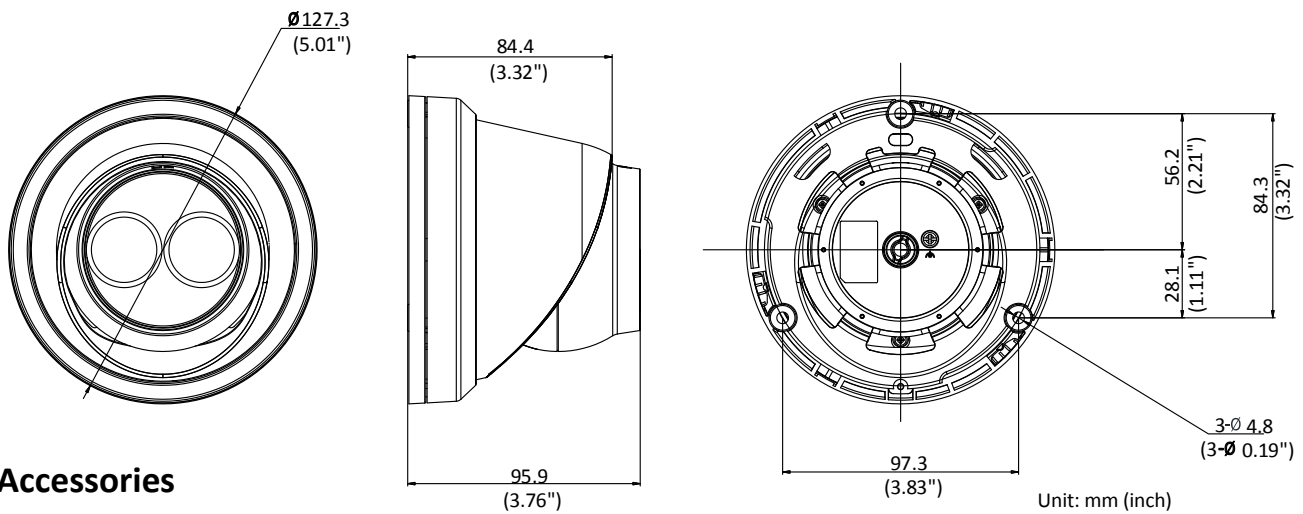

Image Enhancement	BLC/3D DNR/HLC
Image Settings	Rotate mode, saturation, brightness, contrast, sharpness adjustable by client software or web browser
Target Cropping	No
Day/Night Switch	Day/Night/Auto/Schedule
<b>Network</b>	
Network Storage	Support Micro SD/SDHC/SDXC card (128G), local storage and NAS (NFS,SMB/CIFS), ANR
Alarm Trigger	Motion detection, video tampering, network disconnected, IP address conflict, illegal login, HDD full, HDD error
Protocols	TCP/IP, ICMP, HTTP, HTTPS, FTP, DHCP, DNS, DDNS, RTP, RTSP, RTCP, PPPoE, NTP, UPnP, SMTP, SNMP, IGMP, 802.1X, QoS, IPv6, Bonjour
General Function	One-key reset, anti-flicker, three streams, heartbeat, mirror, password protection, privacy mask, watermark, IP address filter
Firmware Version	V5.5.52
API	ONVIF (PROFILE S, PROFILE G), ISAPI
Simultaneous Live View	Up to 6 channels
User/Host	Up to 32 users 3 levels: Administrator, Operator and User
Client	iVMS-4200, Hik-Connect, iVMS-5200, iVMS-4500
Web Browser	IE8+, Chrome 31.0-44, Firefox 30.0-51, Safari 8.0+
<b>Interface</b>	
Video Output	No
Communication Interface	1 RJ45 10M/100M self-adaptive Ethernet port
On-board Storage	Built-in microSD/SDHC/SDXC slot, up to 128 GB
SVC	H.264 and H.265 encoding support
Reset Button	Yes
<b>General</b>	
Operating Conditions	-30 °C to +60 °C (-22 °F to +140 °F), Humidity 95% or less (non-condensing)
Power Supply	12 VDC ± 25%, Φ 5.5mm coaxial power plug PoE(802.3af, class 3)
Power Consumption and Current	12 VDC, 0.5 A, max. 6.0W PoE: (802.3af, 36V to 57V), 0.3 A to 0.2 A, max. 7.5W
Protection Level	IP67
Material	Metal
Dimensions	Camera: Φ 127.3 × 95.9 mm (5" × 3.8") Package: 150 × 150 × 141 mm (5.9" × 5.9" × 5.6")
Weight	Camera: 620 g (1.4 lb.)

## Dimensions