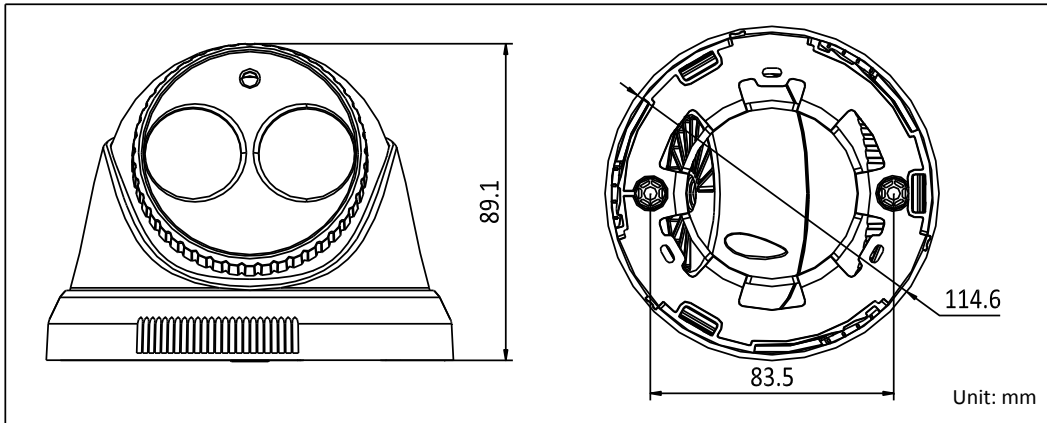

www.hikvision.com

Specifications

Camera	
Image Sensor	2MP CMOS Image Sensor
Signal System	PAL/NTSC
Effective Pixels	1944(H)*1092(V)
Min. illumination	0.01 Lux @ (F1.2,AGC ON),0 Lux with IR; 0.014 Lux @ (F1.4,AGC ON),0 Lux with IR
Shutter Time	1/25(1/30)s to 1/50,000s
Lens	3.6mm (2.8mm, 6mm, 8mm, 12mm, 16mm optional)
	Angle of View: 82.6°(3.6mm), 103.5°(2.8mm), 54.4°(6mm), 38°(8mm), 24.4°(12mm), 18.9°(16mm)
Lens Mount	M12
Day & Night	ICR
Angle Adjustment	Pan: 0 - 360°, Tilt: 0 - 75°, Rotation: 0 - 360°
Synchronization	Internal synchronization
WDR	120dB
Video Frame Rate	1080p@25fps/1080p@30fps
HD Video Output	1 Analog HD output
CVBS Output	1Vp-p Composite Output(75Ω/BNC)
S/N Ratio	> 62dB
Menu	
Scene	Indoor, Outdoor, Indoor1, LOW-LIGHT
Camera ID	On/off (15 characters, position programmable)
AGC	Support
D/N Mode	Color/BW/EXT
White Balance	ATW, AWC-SET, Manual
Privacy Mask	On/Off, maximum 8 zones
Motion Detection	On/Off, maximum 4 zones
BLC	Support
Anti-flicker	On/Off
Language	English, Japanese, CHN1, CHN2, Korean, German, French, Italian, Spanish, Polish, Russian, Portuguese, Dutch, Turkish, Hebrew and Arabic
Functions	HSBLC, Digital noise reduction, Digital zoom(62x), Slow shutter, Mirror, Defog, Defect pixel correction, SMART D-ZOOM
General	
Operating Conditions	-30 °C – 60 °C (-22 °F – 140 °F), Humidity 90% or less (non-condensing)
Power Supply	12V DC ± 15%
Power Consumption	Max. 5W
Protection Level	IP66
IR Range	Up to 40m
Communication	Up the coax, Protocol: Pelco-C(CVBS output), HIKVISION-C(TVI output)
Dimensions	Φ114.6 × 89.1mm(Φ4.5" × 3.5")
Weight	450 g

Order Models

DS-2CE56D5T-IT3

Dimensions

Accessories

DS-1272ZJ-110
Wall Mounting

DS-1275ZJ
Vertical Pole Mounting

DS-1280ZJ-S
Junction Box

DS-1258ZJ
Wall Mounting