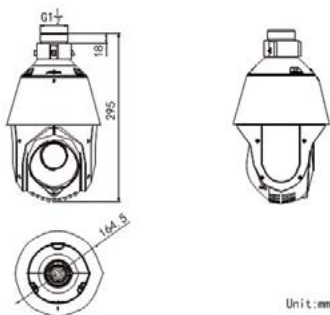

DS-2AE4223TI/4123TI-D

Dimension

Accessories

	DS-2AE4223TI-D	DS-2AE4123TI-D
Camera Module		
Image Sensor	1/3" Progressive Scan CMOS	
Min. Illumination	Color: 0.05Lux@(F1.6,AGC ON); B/W: 0.005Lux@(F1.6,AGC ON), 0 Lux with IR	
Max. Image Resolution	1920 × 1080	1280 × 720
Focal Length	4-92.0mm, 23x	
Digital Zoom	16X	
Zoom Speed	Approx.3s(Optical Wide-Tele)	
Angle of View	49-2.2 degree(Wide-Tele)	
Min. Working Distance	10-1,000mm(Wide-Tele)	
Aperture Range	F1.4-F3.5	
Focus Mode	Auto / Semiautomatic / Manual	
DWDR	Support	
S / N Ratio	≥ 50dB	
Shutter Time	1-1/10,000s	
AGC	Auto / Manual	
White Balance	Auto / Manual / ATW / Indoor / Outdoor	
Day & Night	IR Cut Filter	
Privacy Mask	8 privacy masks programmable; a maximum of 8 zones can be masked simultaneously on the same video screen	
Enhancement	3D DNR, BLC, EIS	
Pan and Tilt		
Range	Pan:360° endless; Tilt: -15°~90°(Auto Flip)	
Speed	Pan Manual Speed: 0.1°~80°/s, Pan Preset Speed: 80°/s Tilt Manual Speed: 0.1°~80°/s, Tilt Preset Speed: 80°/s	
Number of Preset	256	
Patrol	8 patrols, up to 32 presets per patrol	
Pattern	4 patterns, with the total recording time not less than 10 minutes	
Park Action	Preset / Patrol / Pattern / Pan scan / Tilt scan / Panorama scan	
Scheduled Task	Preset / Patrol / Pattern / Pan scan / Tilt scan / Panorama scan	
RS-485 communication diagnosis	Support	
Infrared		
IR Distance	Up to 100m	
IR Intensity	Automatically adjusted, depending on the zoom ratio	
Input/ Output		
Turbo HD Output	1 turbo HD720P/1080P output, 1.0V[p-p] / 75Ω, NTSC (or PAL) composite, BNC	
CVBS Output	1.0V[p-p] / 75Ω, NTSC (or PAL) composite, BNC	
RS-485 Interface	Half-duplex mode Self-adaptive HIKVISION, Pelco-P, Pelco-D protocol	
UTC function	HIKVISION_C	
General		
Menu Language	English	
Power	12VDC, Max.18W	
Working Temperature / Humidity	-30 °C~65°C(-22°F~149°F) 90% or less	
Protection Level	IP66 standard TVS 4,000V lightning protection, surge protection and voltage transient protection	
Mounting	Various mounting modes optional	
Dimensions	Φ164.5(mm)×295(mm)	
Weight (approx.)	2Kg (4.41lbs)	
Mount Option (only suitable for outdoor dome)	Long-arm wall mount: DS-1602ZJ; Corner mount: DS-1602ZJ-corner; Pole Mount: DS-1602ZJ-pole; Power box mount:DS-1602ZJ-box; Swan-neck mount: DS-1619ZJ	