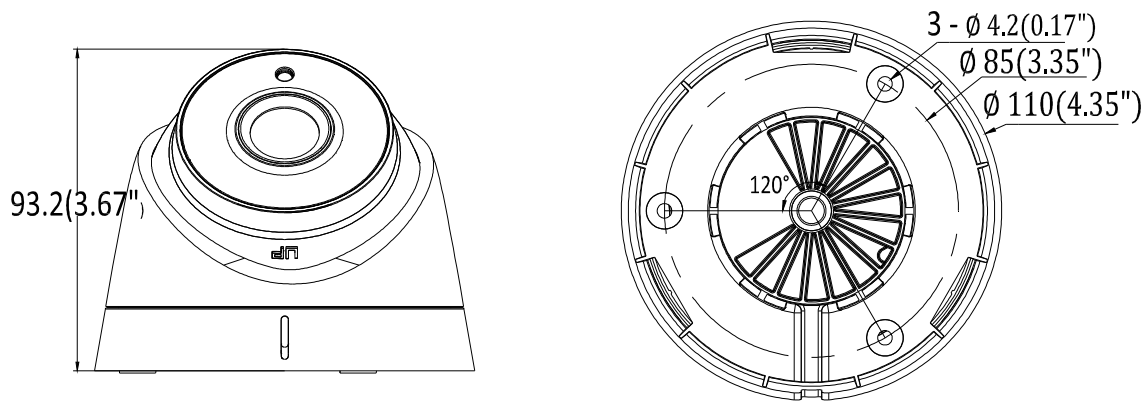

Dimensions

Accessories

Distributed by

ООО "Компания Строимир"

г. Киев, ул. Борщаговская 154А, оф. 435
+38 (044) 331-15-43 info@smartel.ua
www.smartel.ua

Headquarters

No.555 Qianmo Road, Binjiang District,
Hangzhou 310051, China
T +86-571-8807-5998
overseasbusiness@hikvision.com

Hikvision Poland

T +48-22-460-01-50
poland@hikvision.com

Hikvision USA

T +1-909-895-0400
sales.usa@hikvision.com

Hikvision India

T +91-22-28469900
sales@pramahikvision.com

Hikvision UK

T +44-1628-9021-4
support.uk@hikvision.com

Hikvision Europe

T +31-23-5542770
saleseuro@hikvision.com

Hikvision Italy

T +39-0438-6902
info.it@hikvision.com

Hikvision Singapore

T +65-6684-4718
sg@hikvision.com

Hikvision Middle East

T +971-4-8816086
salesme@hikvision.com

Hikvision France

T +33(0)1-85-330-444
info.fr@hikvision.com

Hikvision Oceania

T +61-2-8599-4233
salesau@hikvision.com

Hikvision Russia

T +7-495-669-67-99
sateru@hikvision.com

Hikvision Spain

T +34-91-737-16-55
info.es@hikvision.com

Hikvision Hong Kong

T +852-2151-1761