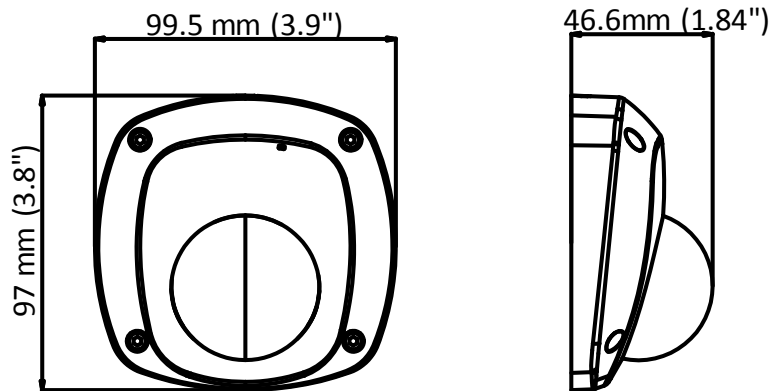

DS-2CE56D8T-IRS 2 MP Ultra-Low Light Dome Camera

Key Features

- 2 MP high performance CMOS
- Ultra-low light
- 1920 × 1080 resolution
- 2.8 mm, 3.6 mm, 6 mm fixed focal lens
- 120 dB true WDR, 3D DNR
- Smart IR, up to 20 m IR distance
- Built-in microphone
- Up the coax (HIKVISION-C)

www.hikvision.com

Specifications

Camera	
Image Sensor	2 megapixel progressive CMOS sensor
Signal System	PAL/NTSC
Frame Rate	PAL: 1080p@25fps NTSC: 1080p@30fps
Resolution	1920 (H) × 1080 (V)
Min. illumination	0.005 Lux @ (F1.2, AGC ON), 0 Lux with IR
Shutter Time	PAL: 1/25 s to 1/50, 000 s NTSC: 1/30 s to 1/50, 000 s
Slow Shutter	Max. 16 times
Lens	2.8 mm, 3.6 mm, 6 mm fixed focal lens
Horizontal Field of View	94.5° (2.8 mm), 79.1° (3.6 mm), 50° (6 mm)
Lens Mount	M12
Day & Night	IR cut filter
Angle Adjustment	Pan: -30° to 30°, Tilt: 0° to 80°, Rotate: -180° to 180°
Synchronization	Internal synchronization
Ture WDR	> 120 dB
Menu	
AGC	Support
Day/Night Mode	Auto/Color/BW (Black and White)
White Balance	ATW/MANUAL
Privacy Mask	ON/OFF, 4 programmable privacy masks
Motion Detection	4 programmable motion areas
Backlight Compensation	WDR/BLC/OFF
3D DNR (Digital Noise Reduction)	Level 1 to 10
Language	English, Chinese
Functions	Brightness, sharpness, mirror, smart IR
Interface	
Video Out	1 BNC
Audio In	Built-in microphone
Audio Out	1 RCA
General	
Operating Conditions	-40 °C to 60 °C (-40 °F to 140 °F), humidity: 90% or less (no condensation)
Power Supply	12 VDC±30%
Power Consumption	Max. 5 W
Material	Metal & plastic
IR Range	Up to 20 m
Dimensions	97 mm × 99.5 mm × 46.6 mm (3.82" × 3.92" × 1.83")
Weight	Approx. 300 g (0.66 lb.)

Order Models

DS-2CE56D8T-IRS

Dimensions

Distributed by

ООО "Компания Строимир"
 г. Киев, ул. Борщаговская 154А, оф. 435
 +38 (044) 331-15-43 info@smartel.ua
 www.smartel.ua

Headquarters

No.555 Qianmo Road, Binjiang District,
 Hangzhou 310051, China
 T +86 571 8807 5998
 overseasbusiness@hikvision.com