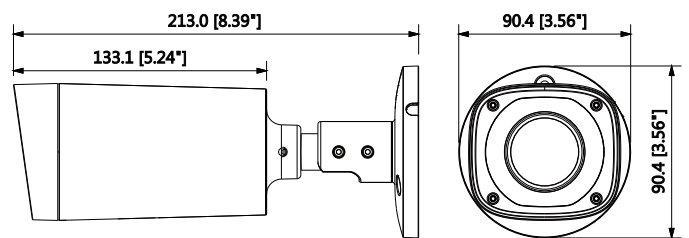

Dimensions (mm/inch)

ООО "Компания Строимир"

г. Киев, ул. Борщаговская 154А, оф. 435
+38 (044) 331-15-43 info@smartel.ua
www.smartel.ua