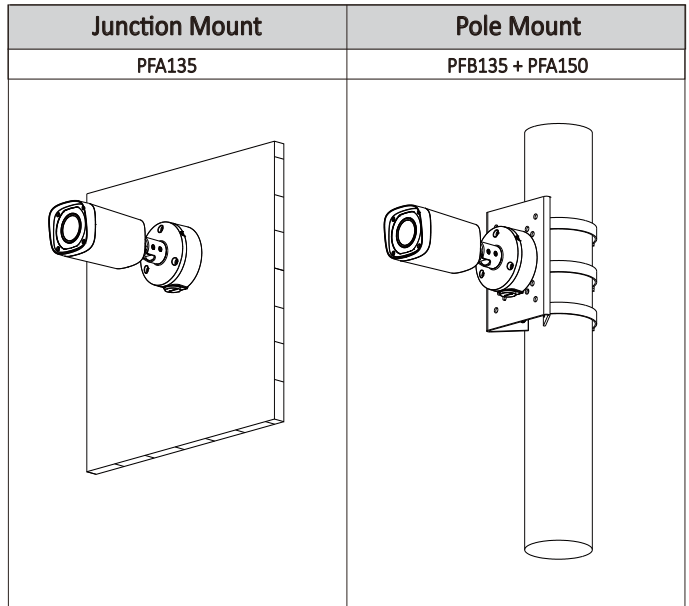

Environmental

Operating Conditions	-30° C ~ +60° C (-22° F ~ +140° F) / Less than 95% RH
Storage Conditions	-30° C ~ +60° C (-22° F ~ +140° F) / Less than 95% RH
Ingress Protection	IP67
Vandal Resistance	N/A

Construction

Casing	Metal
Dimensions	72mm×80mm×212.8mm ((2.8" x 3.1" x 8.4"))
Net Weight	0.685Kg (1.51lb)
Gross Weight	0.86Kg (1.90lb)

Ordering Information

Type	Part Number	Description
4MP camera	DH-IPC-HFW2421RP-ZS-IRE6	4MP WDR IR Bullet Network Camera, PAL
	DH-IPC-HFW2421RN-ZS-IRE6	4MP WDR IR Bullet Network Camera, NTSC
	IPC-HFW2421RP-ZS-IRE6	4MP WDR IR Bullet Network Camera, PAL
	IPC-HFW2421RN-ZS-IRE6	4MP WDR IR Bullet Network Camera, NTSC
	DH-IPC-HFW2421RP-VFS-IRE6	4MP WDR IR Bullet Network Camera, PAL
	DH-IPC-HFW2421RN-VFS-IRE6	4MP WDR IR Bullet Network Camera, NTSC
	IPC-HFW2421RP-VFS-IRE6	4MP WDR IR Bullet Network Camera, PAL
	IPC-HFW2421RN-VFS-IRE6	4MP WDR IR Bullet Network Camera, NTSC
Accessories (optional)	PFA135	Junction box
	PFA150	Pole mount

Accessories

Optional: